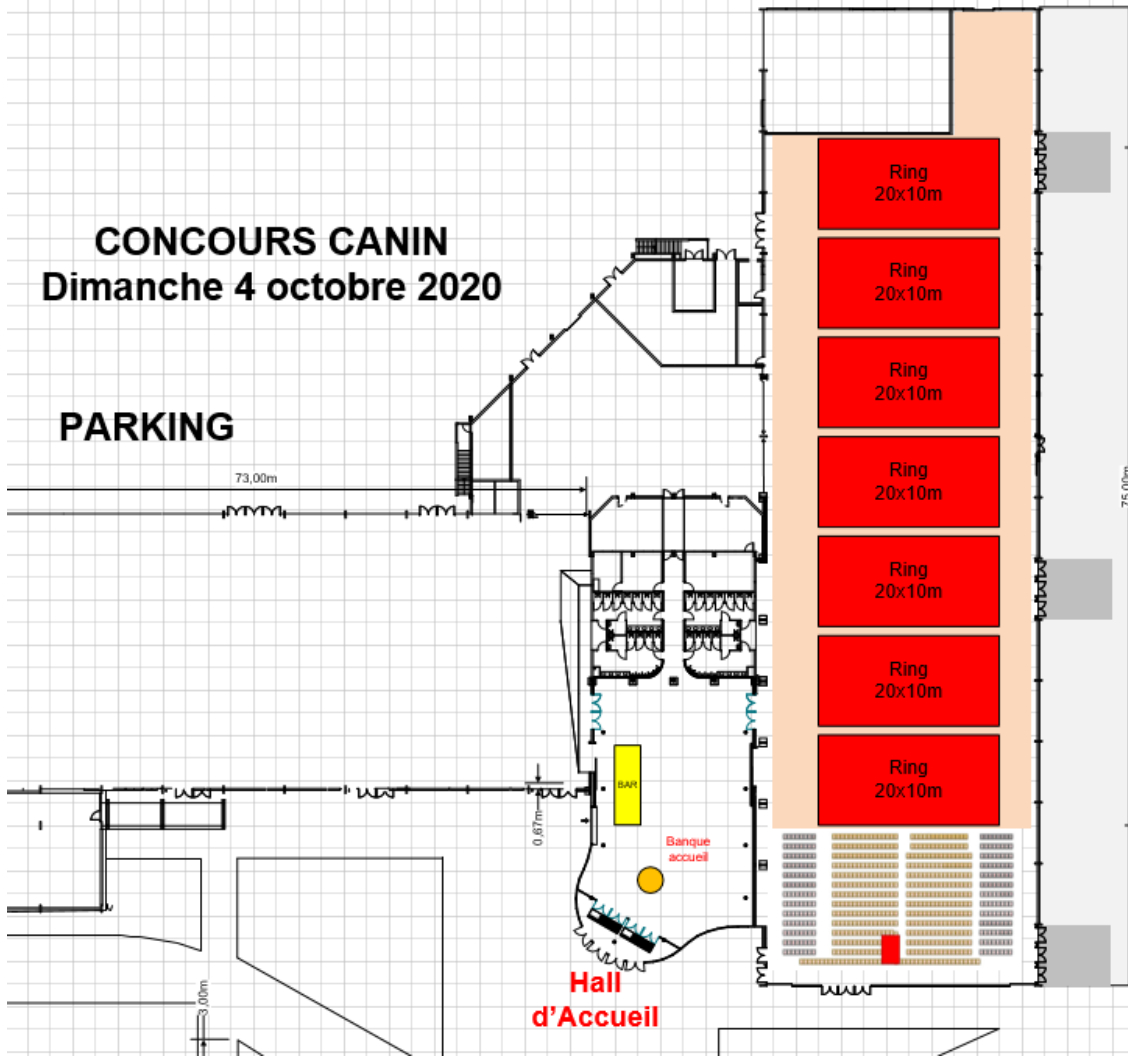

Plan de Masse

10 hectares

CONCOURS CANIN

Dimanche 4 octobre 2020

PARKING

73,00m

Hall
d'Accueil

Ring
20x10m

Ring
20x10m

Ring
20x10m

Ring
20x10m

Ring
20x10m

Ring
20x10m

Ring
20x10m

2250 m²
75 M X 30 M

PARKING

75,00m

20
tables
40
chaises

0,87m

3,00m

PARKINGS 1270 places

HALL D'ACCEUIL

TRIBUNES

HALL